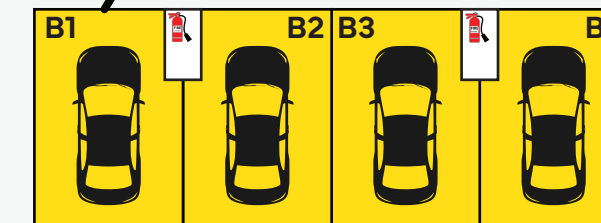

MTN. VIEW FORD SCRUTINEERING MAP

Legend

-  - Table
-  - Traffic Direction
-  - Rally Car
-  - Stop Sign
-  - Scrutineering Bay
-  - Signage
-  - Transit Route
-  - Fire Extinguisher
-  - Traffic Cone

Entrance Sign

MTN. VIEW
FORD

Scrutineering
Bays

Cappella St.

Stand by Lanes

Rally USA Banner

E 20th St.

Entrance Sign

E 20th St.